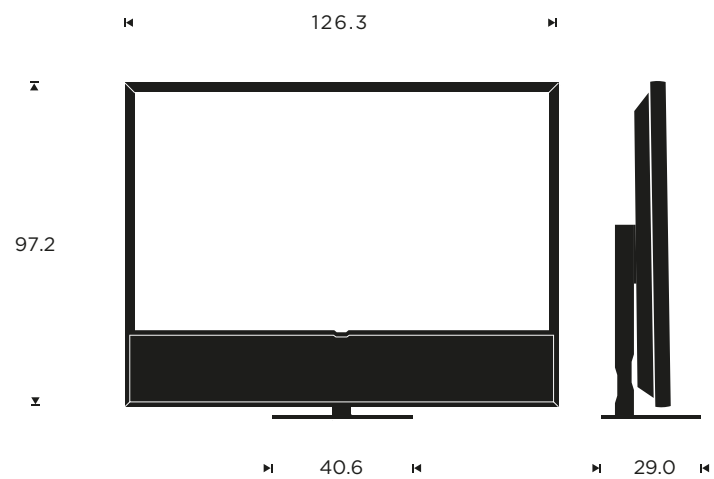

Table stand