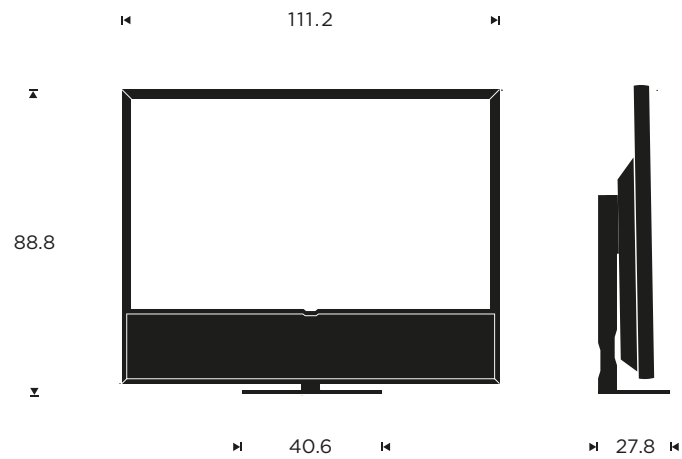

Designer

Bang & Olufsen

MEASUREMENTS

Floor stand

Wall mounted

Table stand

MEASUREMENTS

Floor stand