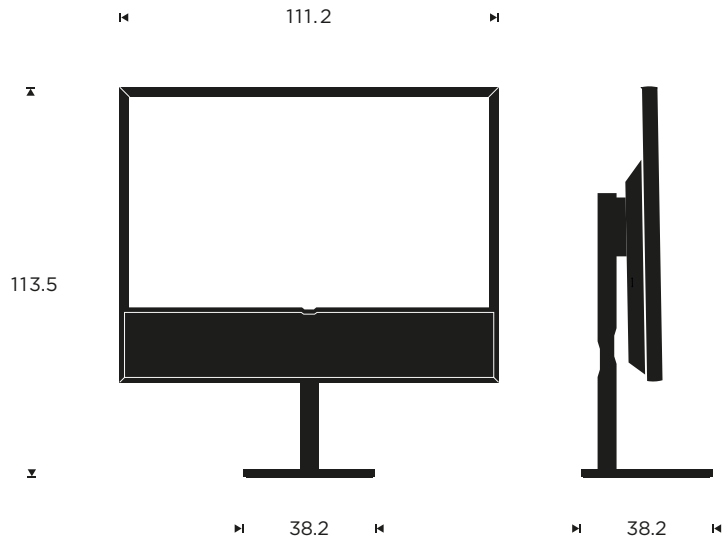

Designer

Bang & Olufsen

MEASUREMENTS

Floor stand

Wall mounted

Table stand

MEASUREMENTS

Floor stand