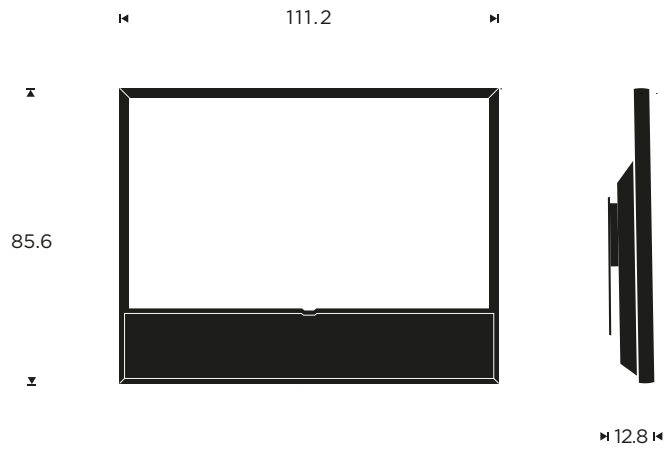

Designer

Bang & Olufsen

MEASUREMENTS

Floor stand

Wall mounted

Table stand

MEASUREMENTS

Floor stand