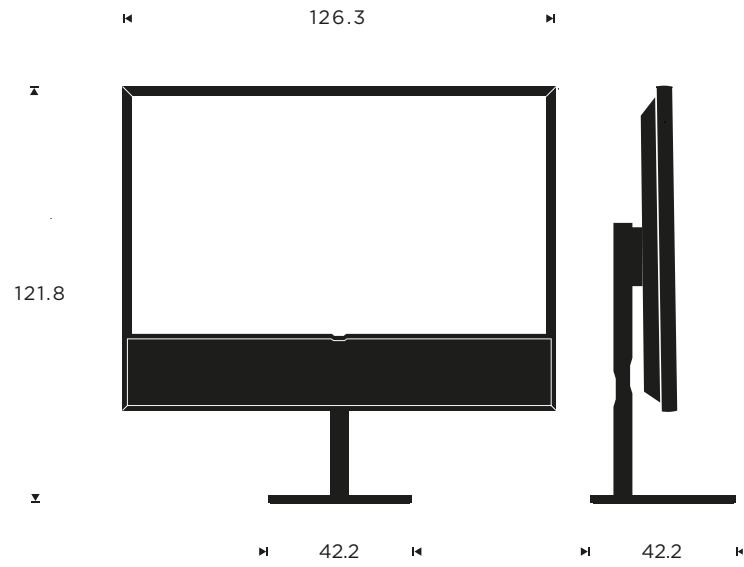

Designer

Bang & Olufsen

MEASUREMENTS

Floor stand

Wall mounted

Table stand

MEASUREMENTS

Floor stand